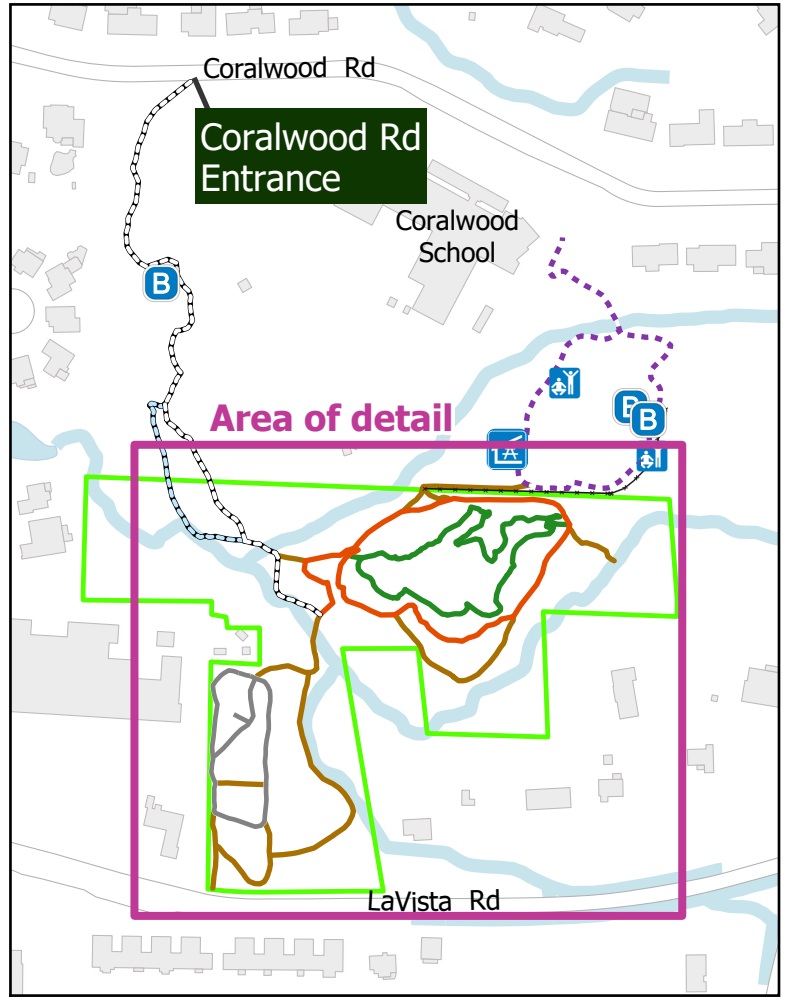

Frazier-Rowe Park Map

- Notes:**
1. Frazier-Rowe Park is open from dusk to dawn.
 2. Path shapes, path distances, location of points of interest, and boundaries are approximate.
 3. Please keep the park cleaner than when you arrived by not littering and picking up trash.
 4. Please send any questions or comments about this map to Brian Kaplan at bkaplan1@gmail.com

Data Sources: DeKalb County GIS; Frazier-Rowe Park; Kaplan
Map Date: 05-Nov-2018
Map Author: Brian Kaplan